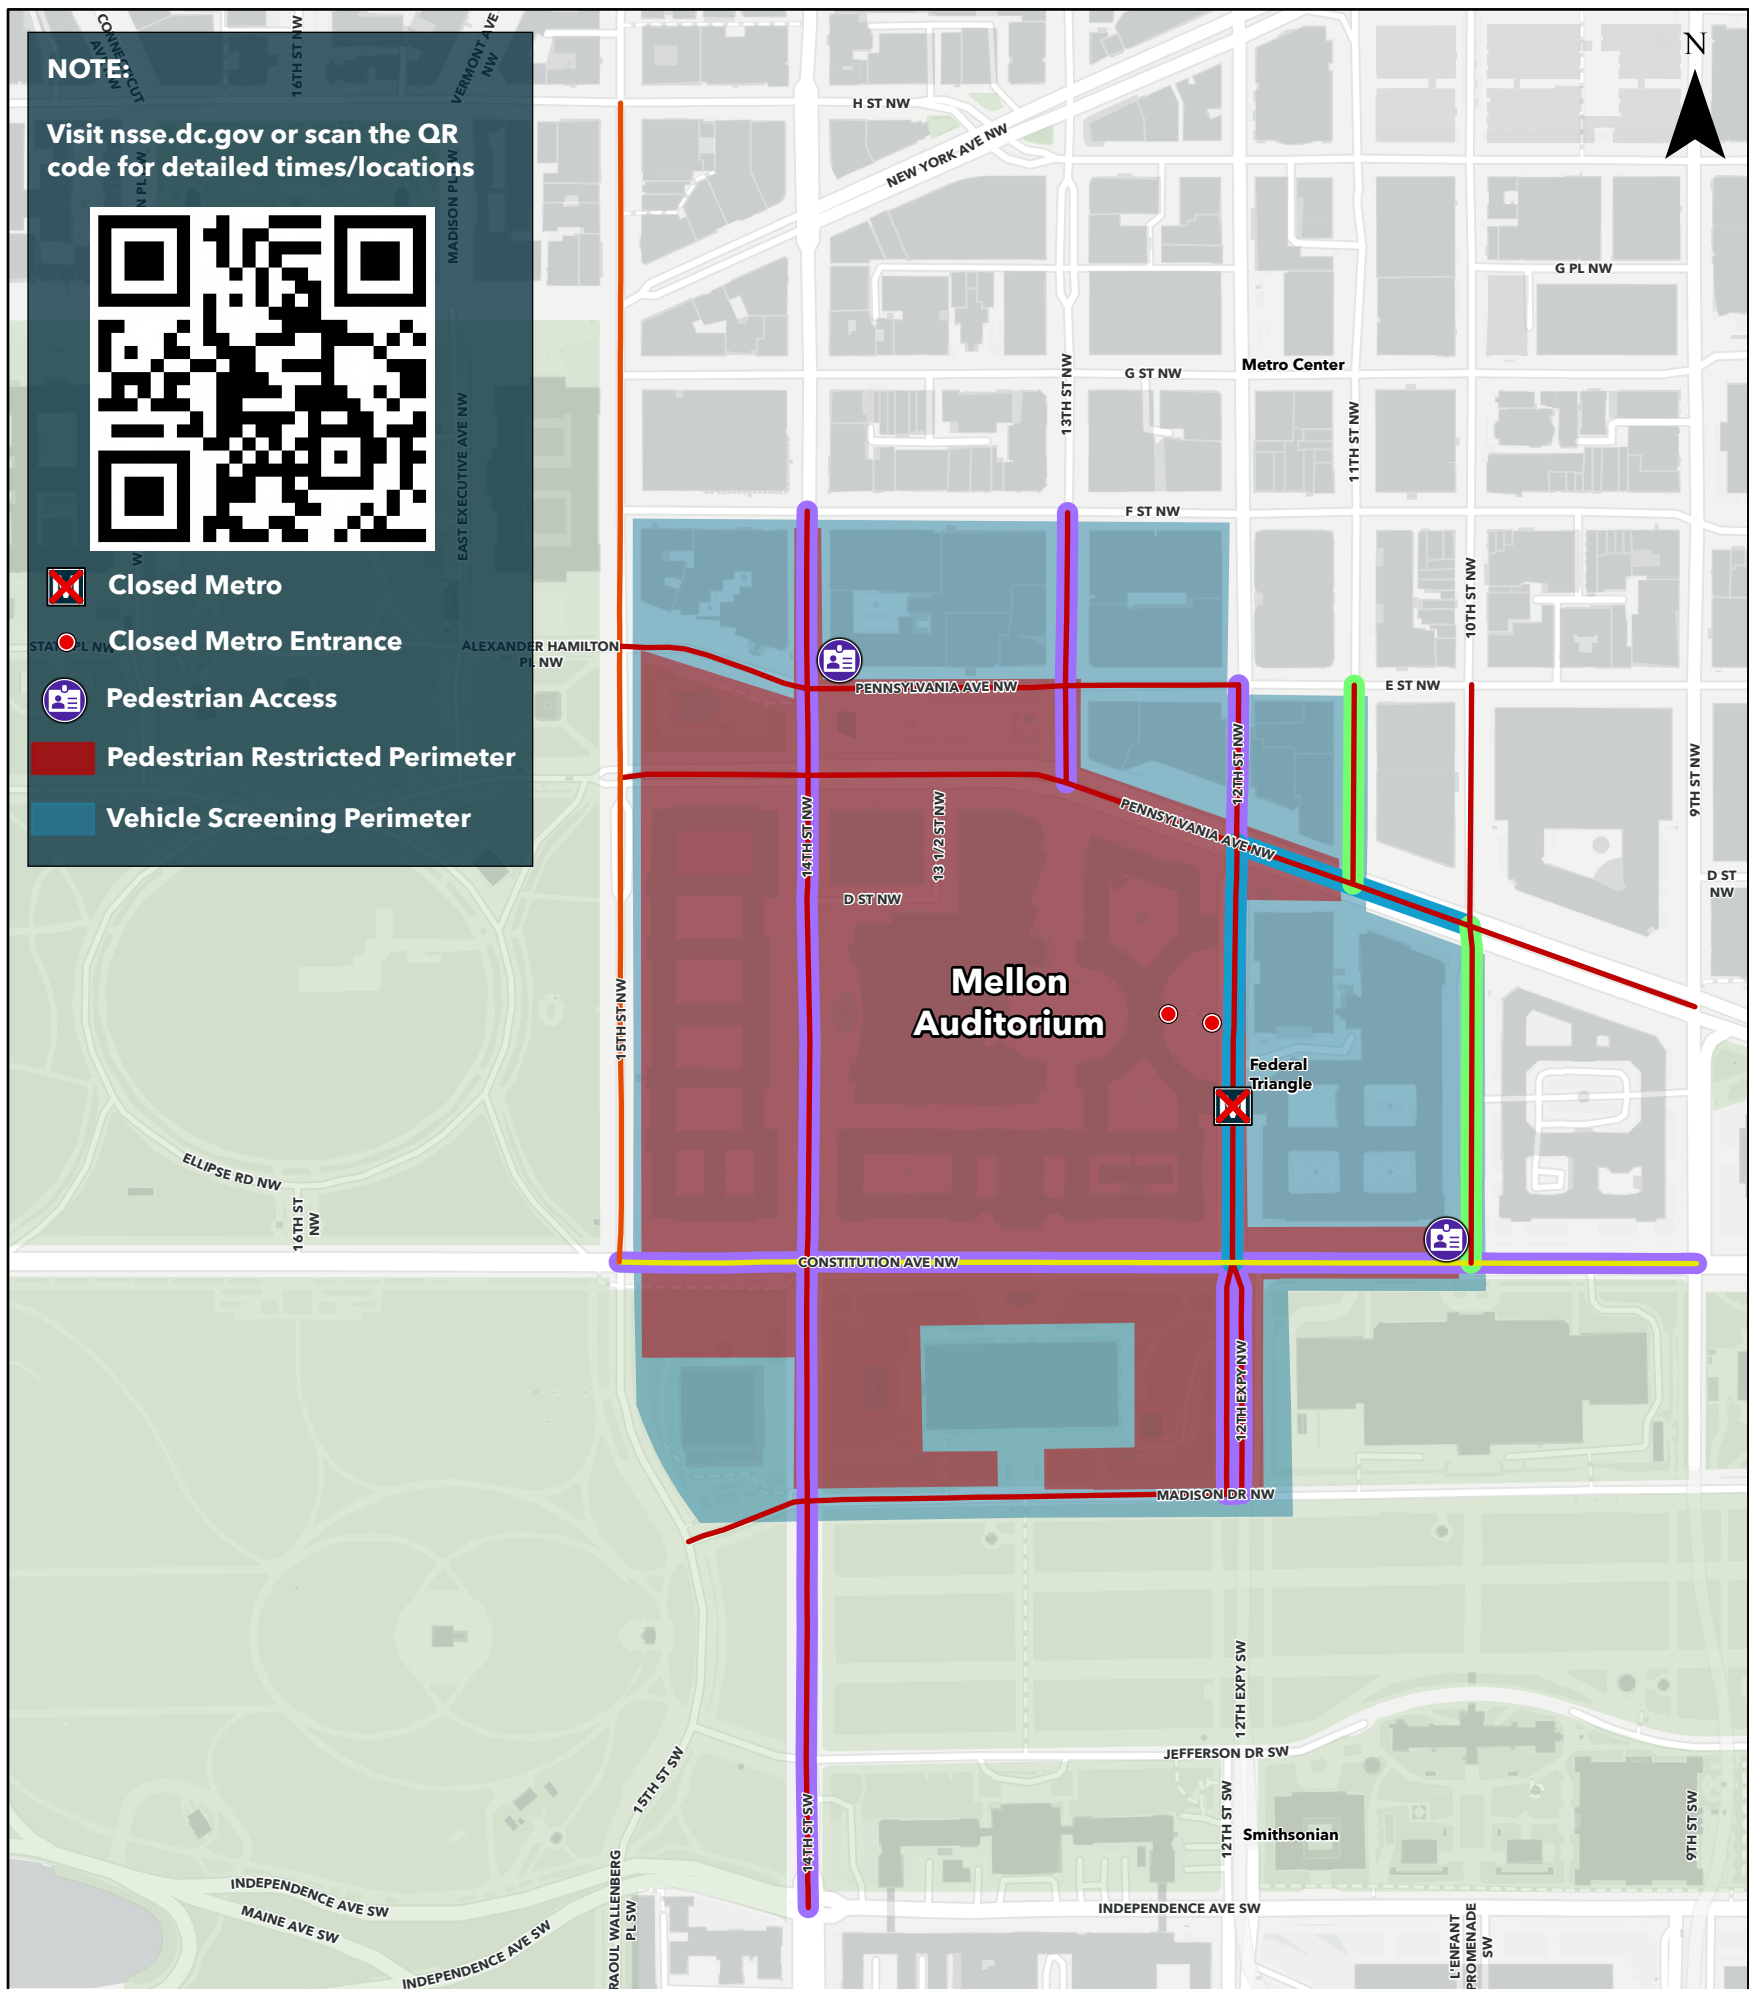

National Special Security Event

Joint Information Center | (202) 479-4945 | nsse.jic@dc.gov

- Roads Closed to Vehicle Traffic**
- ↘ July 8, 2024, from 12 PM to July 11, 2024, at 11:59 PM
 - ↘ July 9, 2024, from 2 PM to 11:59 PM
 - ↘ July 10, 2024 from 2 PM to 11:59 PM

- Emergency No Parking**
- July 6, 2024, from 6 AM to July 10, 2024, at 6 AM
 - July 8, 2024, at 6:30 PM to July 9, 2024, at 11:59 PM
 - July 10, 2024, from 6 AM to July 11, 2024, at 11:59