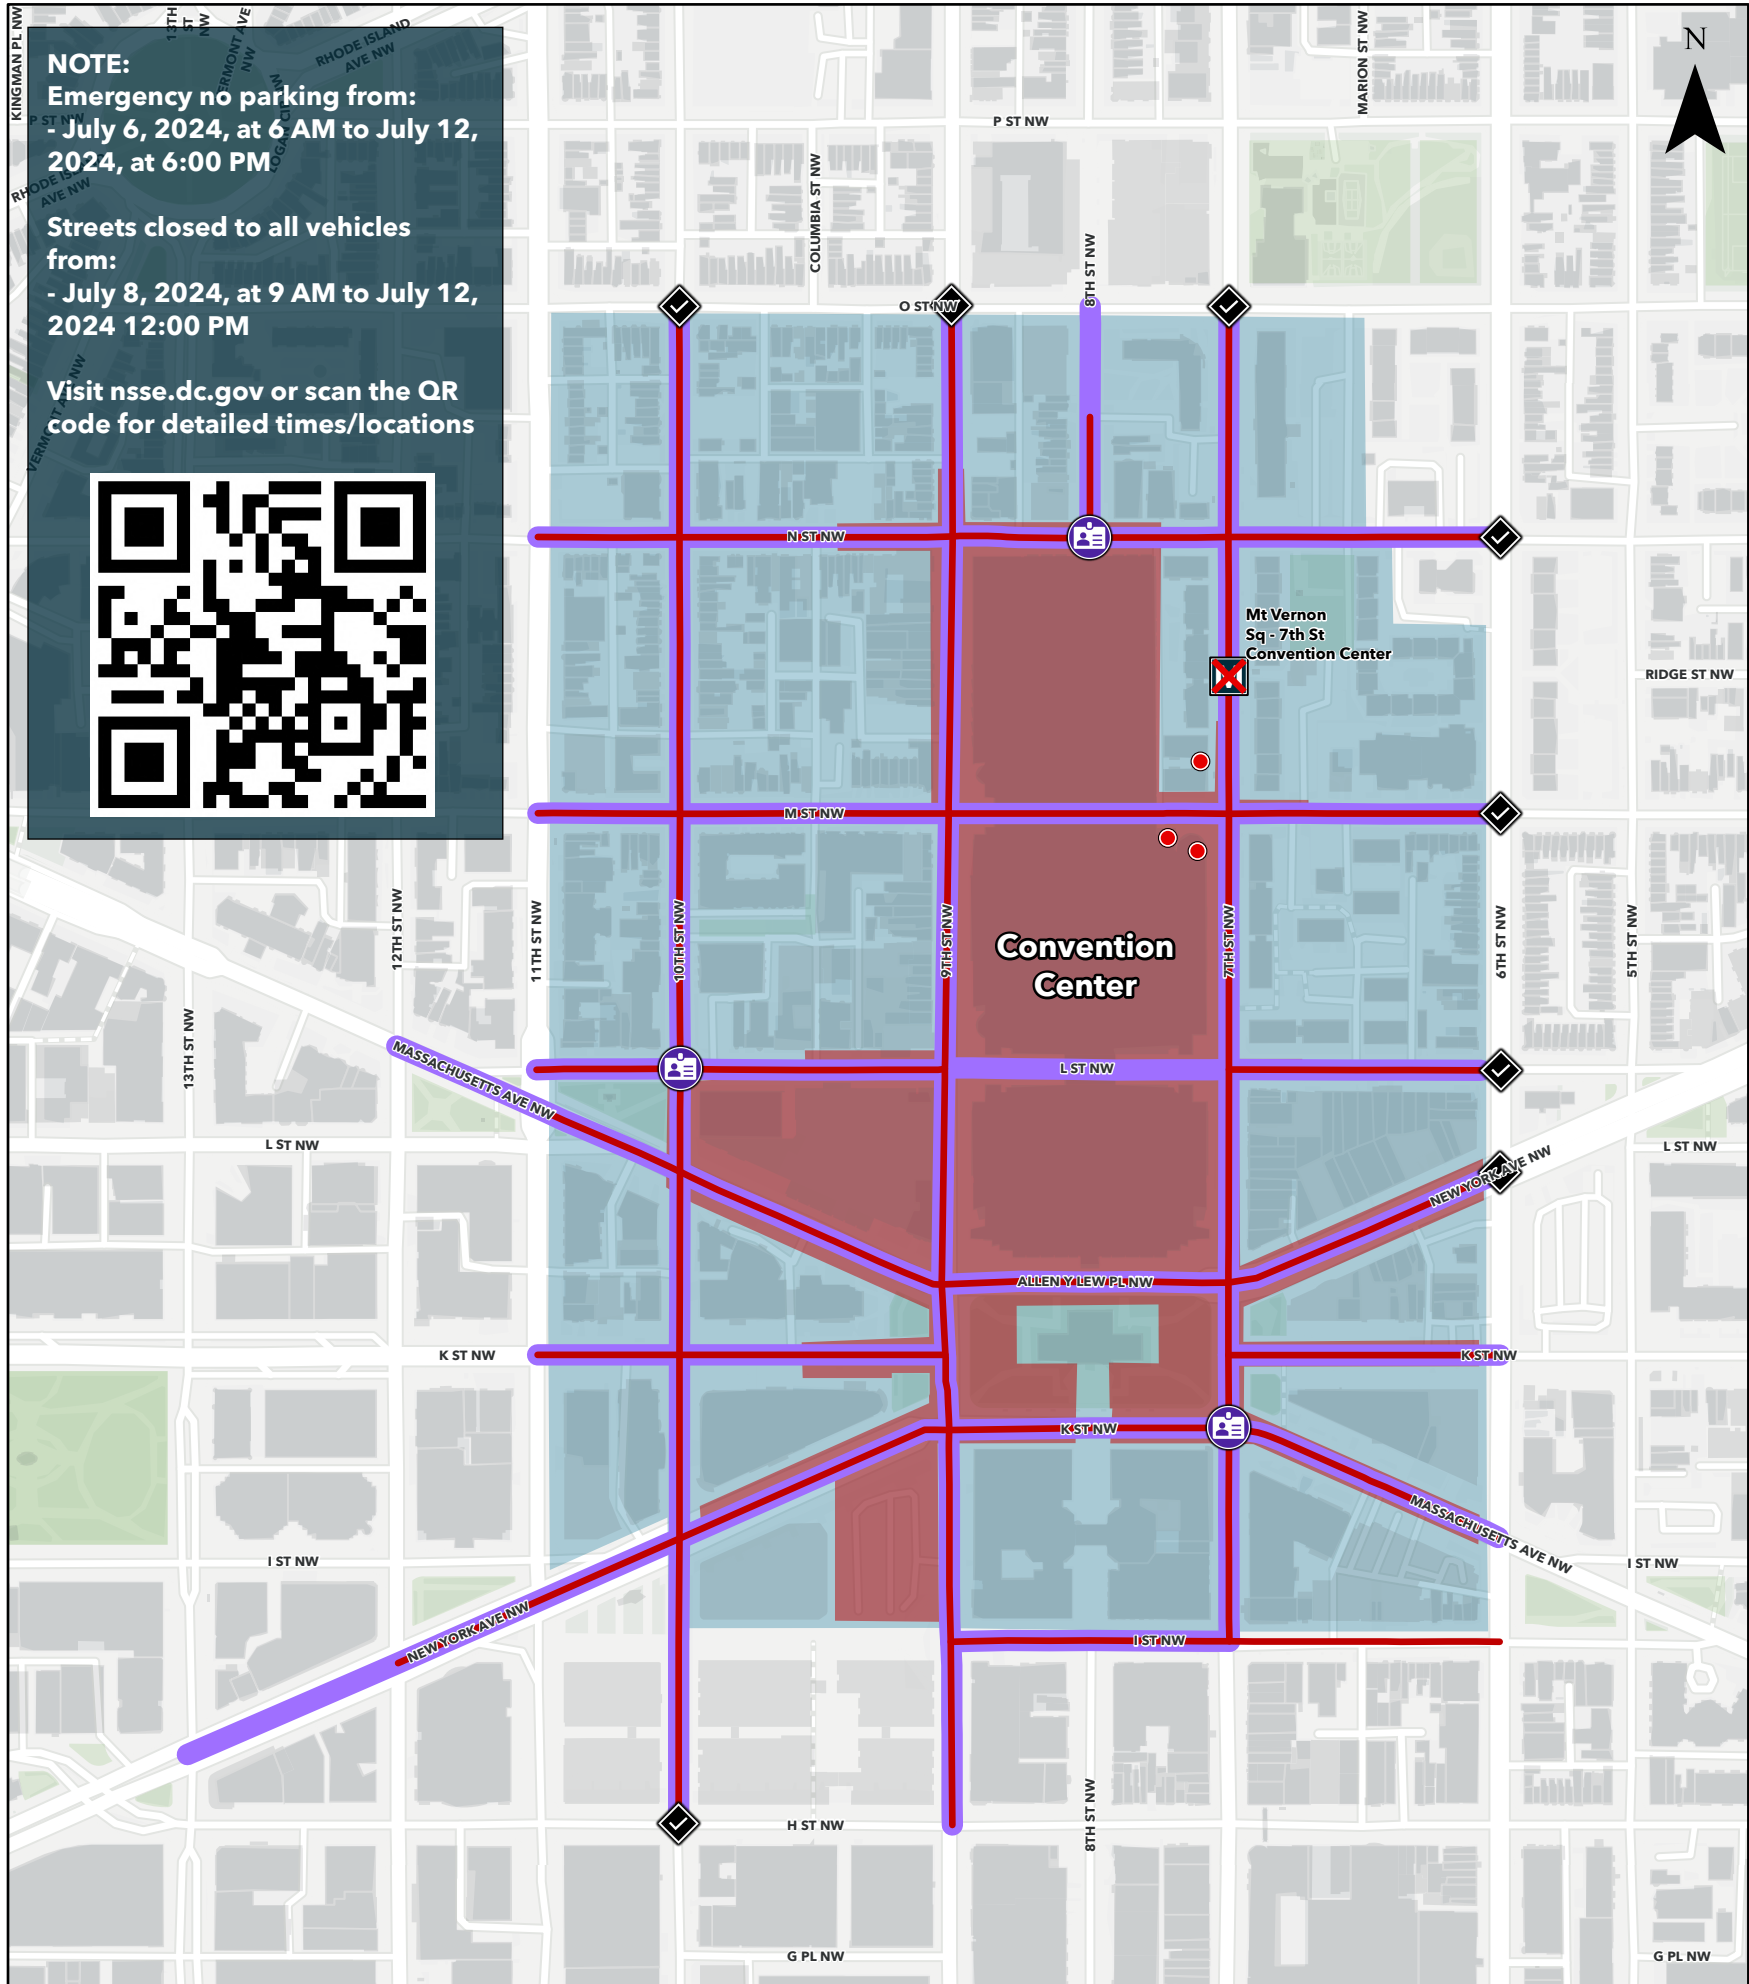

National Special Security Event

Joint Information Center | (202) 479-4945 | nsse.jic@dc.gov

NOTE:
Emergency no parking from:
- July 6, 2024, at 6 AM to July 12, 2024, at 6:00 PM

Streets closed to all vehicles from:
- July 8, 2024, at 9 AM to July 12, 2024 12:00 PM

Visit nsse.dc.gov or scan the QR code for detailed times/locations

- Closed Metro
- Closed Metro Entrance
- Vehicular Access
- Pedestrian Access
- Pedestrian Restricted Perimeter
- Vehicle Screening Perimeter
- Closed to All Vehicles
- Emergency No Parking