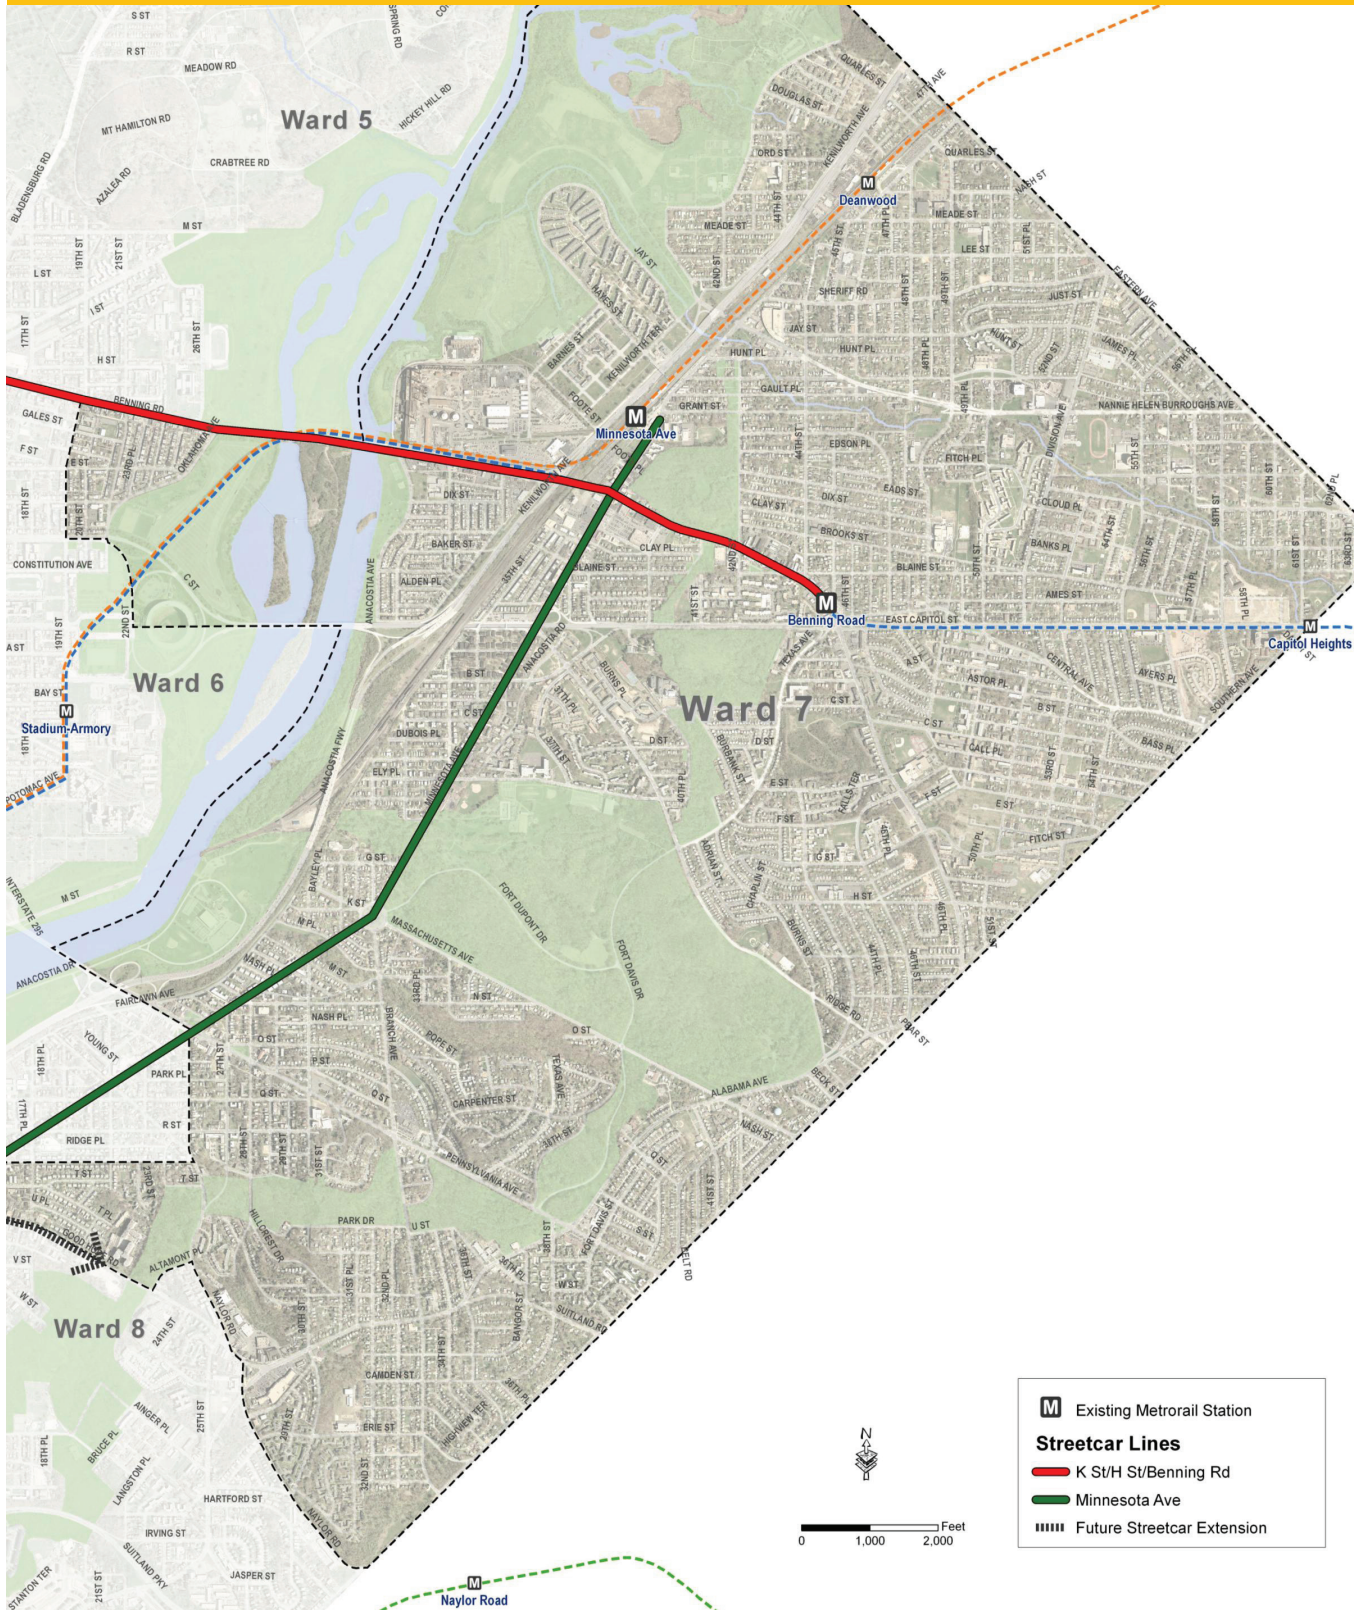

# PROPOSED STREETCAR SYSTEM - WARD 7

# EXISTING TRANSIT SERVICES - WARD 7

- M Existing Metrorail Station
- Metrorail Blue Line
- Metrorail Green Line
- Metrorail Orange Line
- Premium Bus Service
- Metrobus Routes