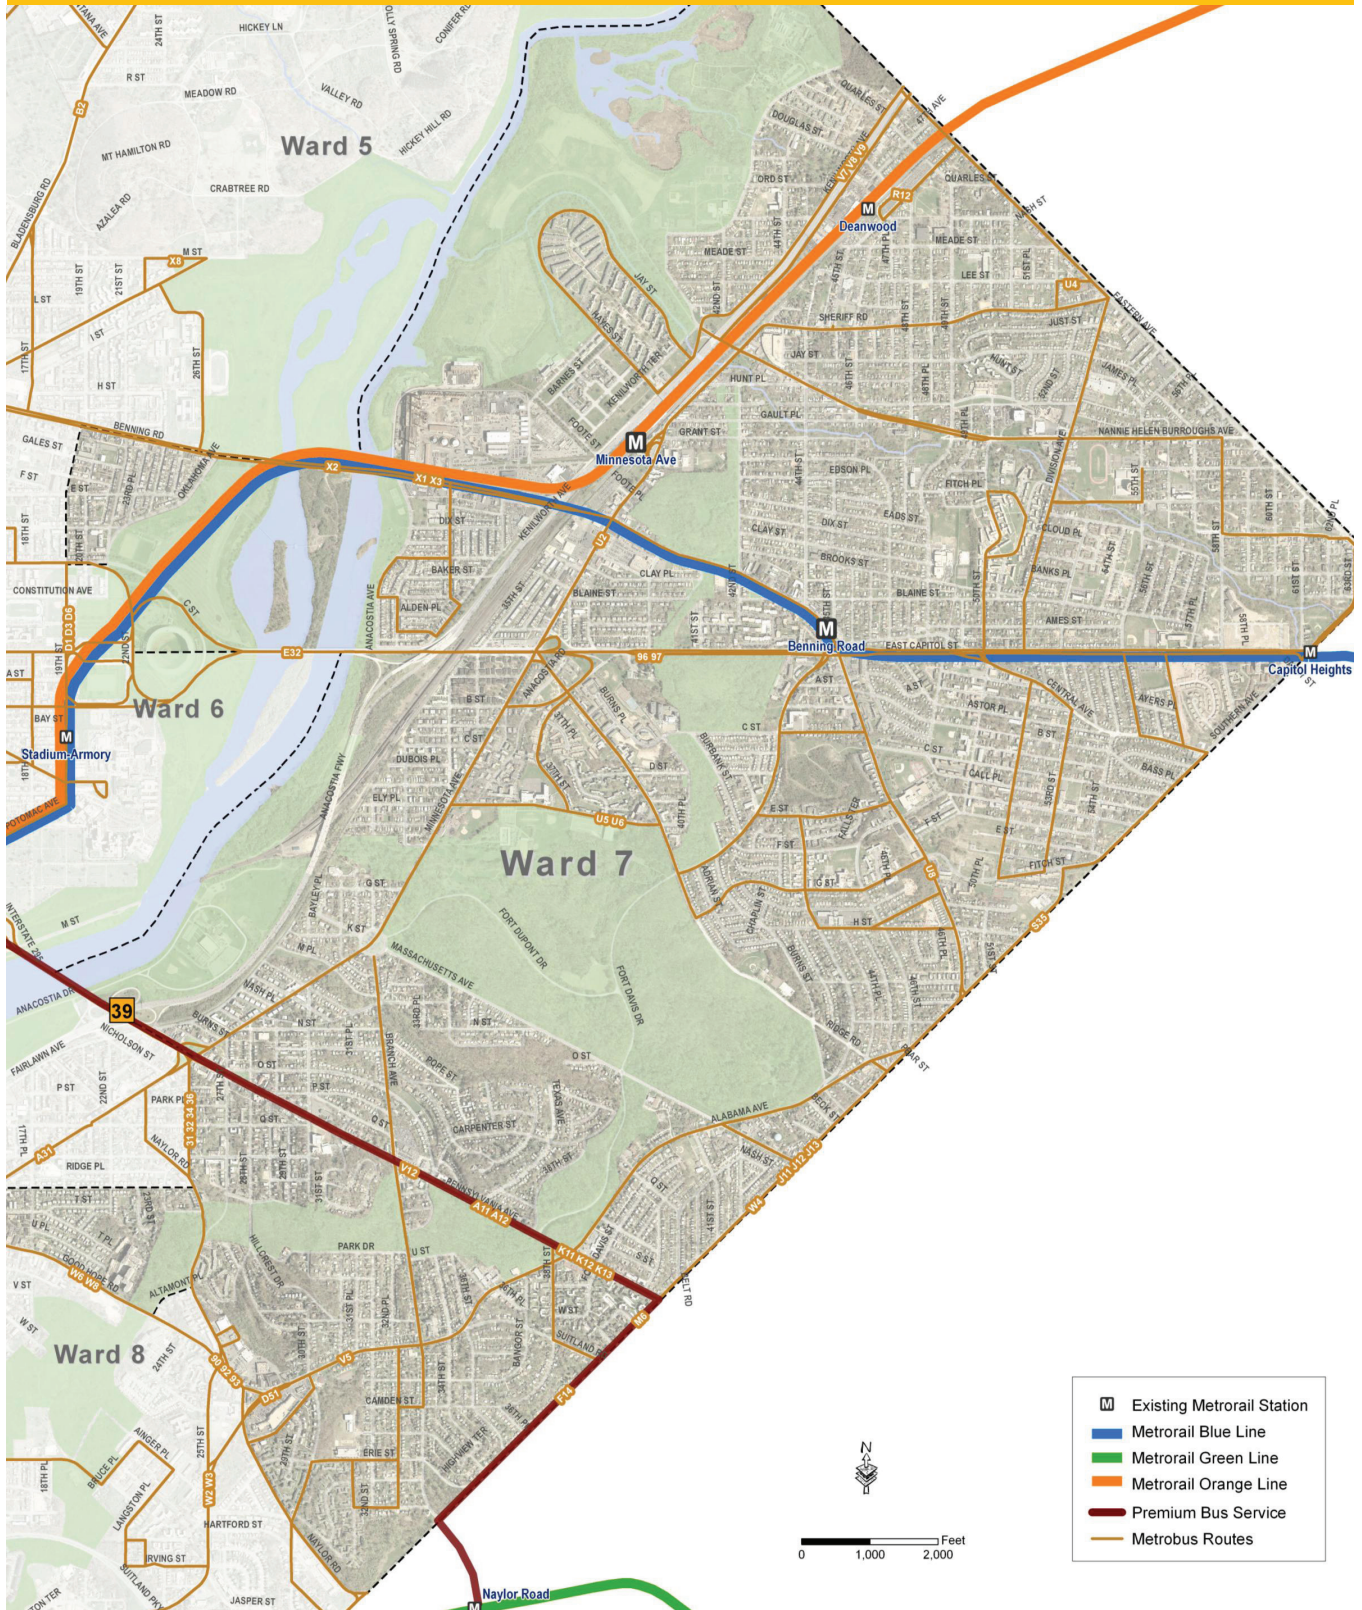

# PROPOSED STREETCAR SYSTEM - WARD 7

# EXISTING TRANSIT SERVICES - WARD 7

- M Existing Metrorail Station
- Metrorail Blue Line
- Metrorail Green Line
- Metrorail Orange Line
- Premium Bus Service
- Metrobus Routes