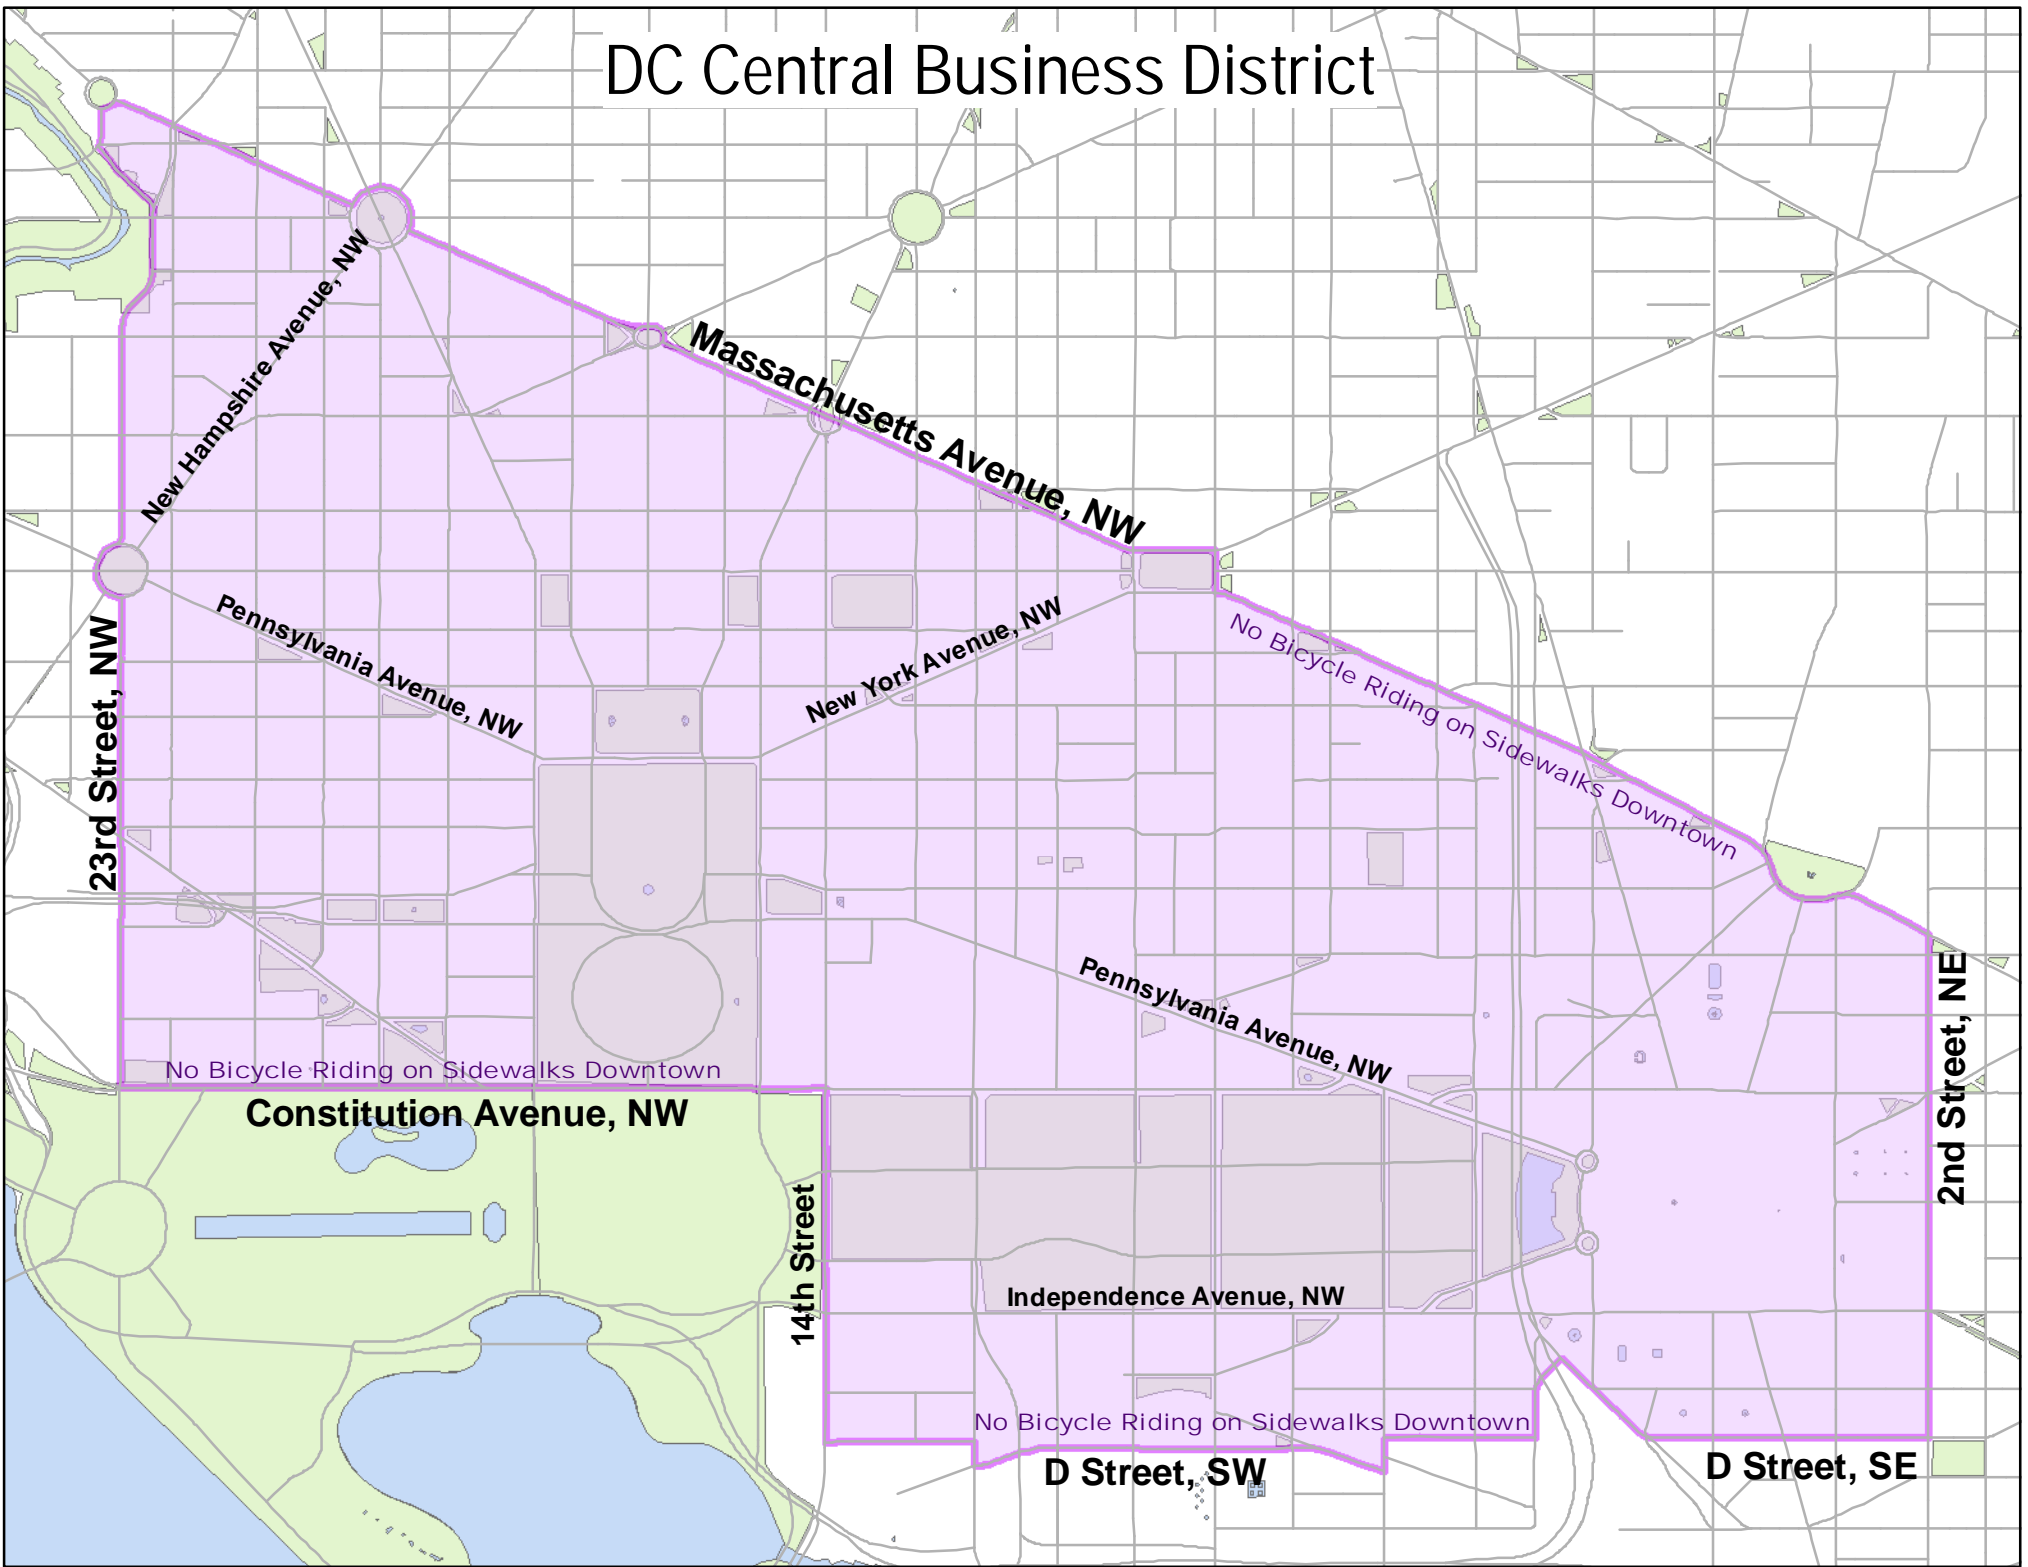

DC Central Business District

23rd Street, NW

New Hampshire Avenue, NW

Massachusetts Avenue, NW

Pennsylvania Avenue, NW

New York Avenue, NW

No Bicycle Riding on Sidewalks Downtown

No Bicycle Riding on Sidewalks Downtown

Constitution Avenue, NW

14th Street

Pennsylvania Avenue, NW

2nd Street, NE

Independence Avenue, NW

No Bicycle Riding on Sidewalks Downtown

D Street, SW

D Street, SE