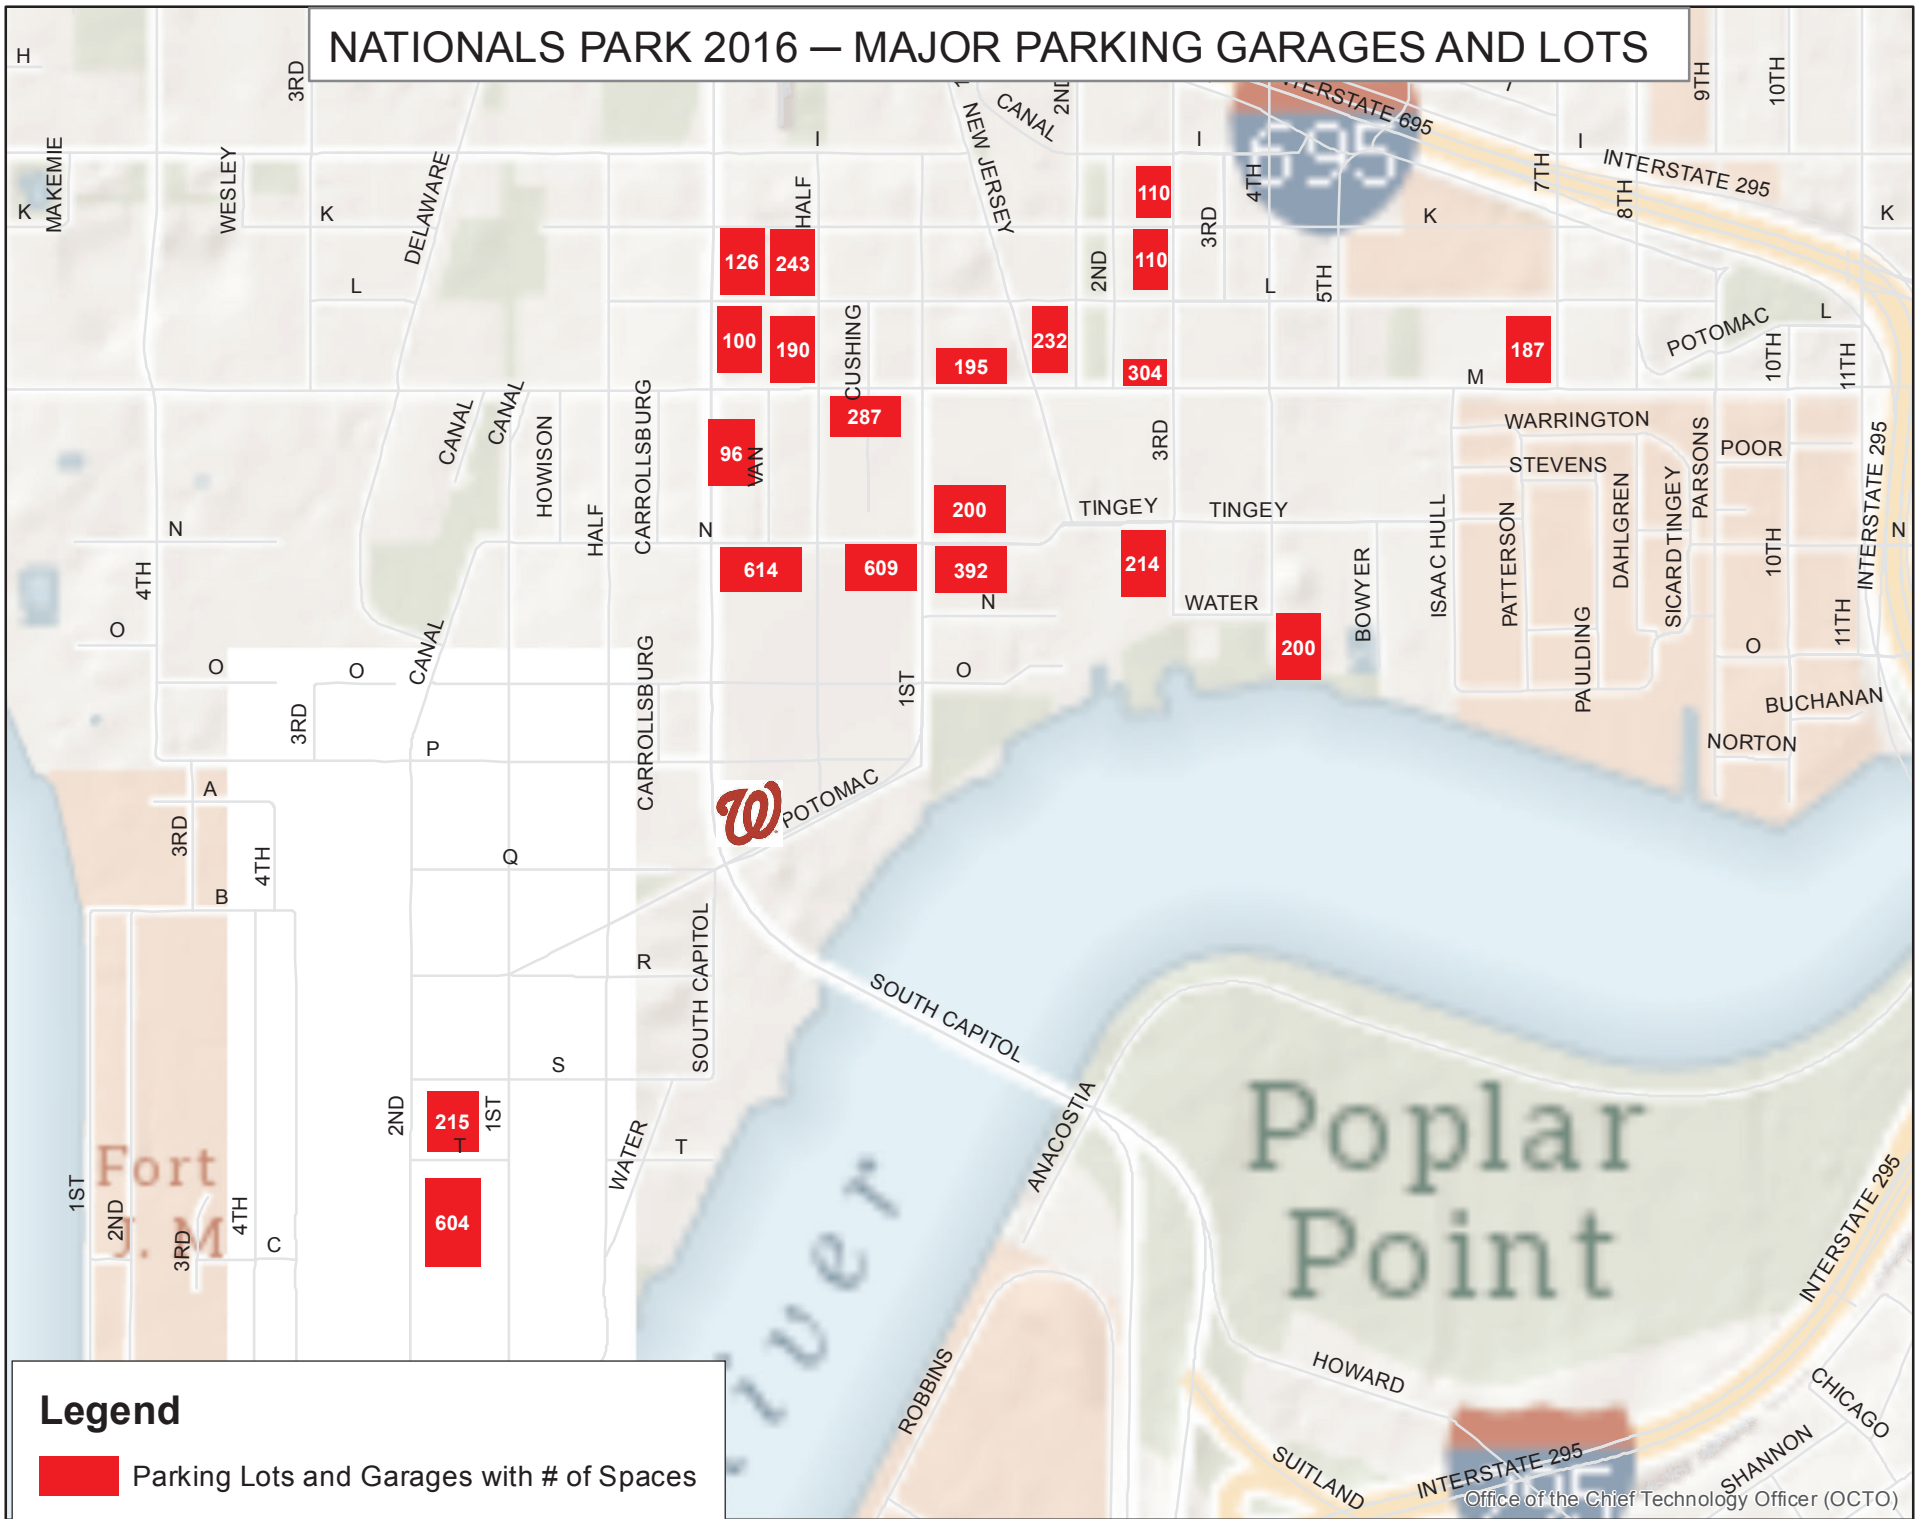

NATIONALS PARK 2016 – MAJOR PARKING GARAGES AND LOTS

Legend

Parking Lots and Garages with # of Spaces