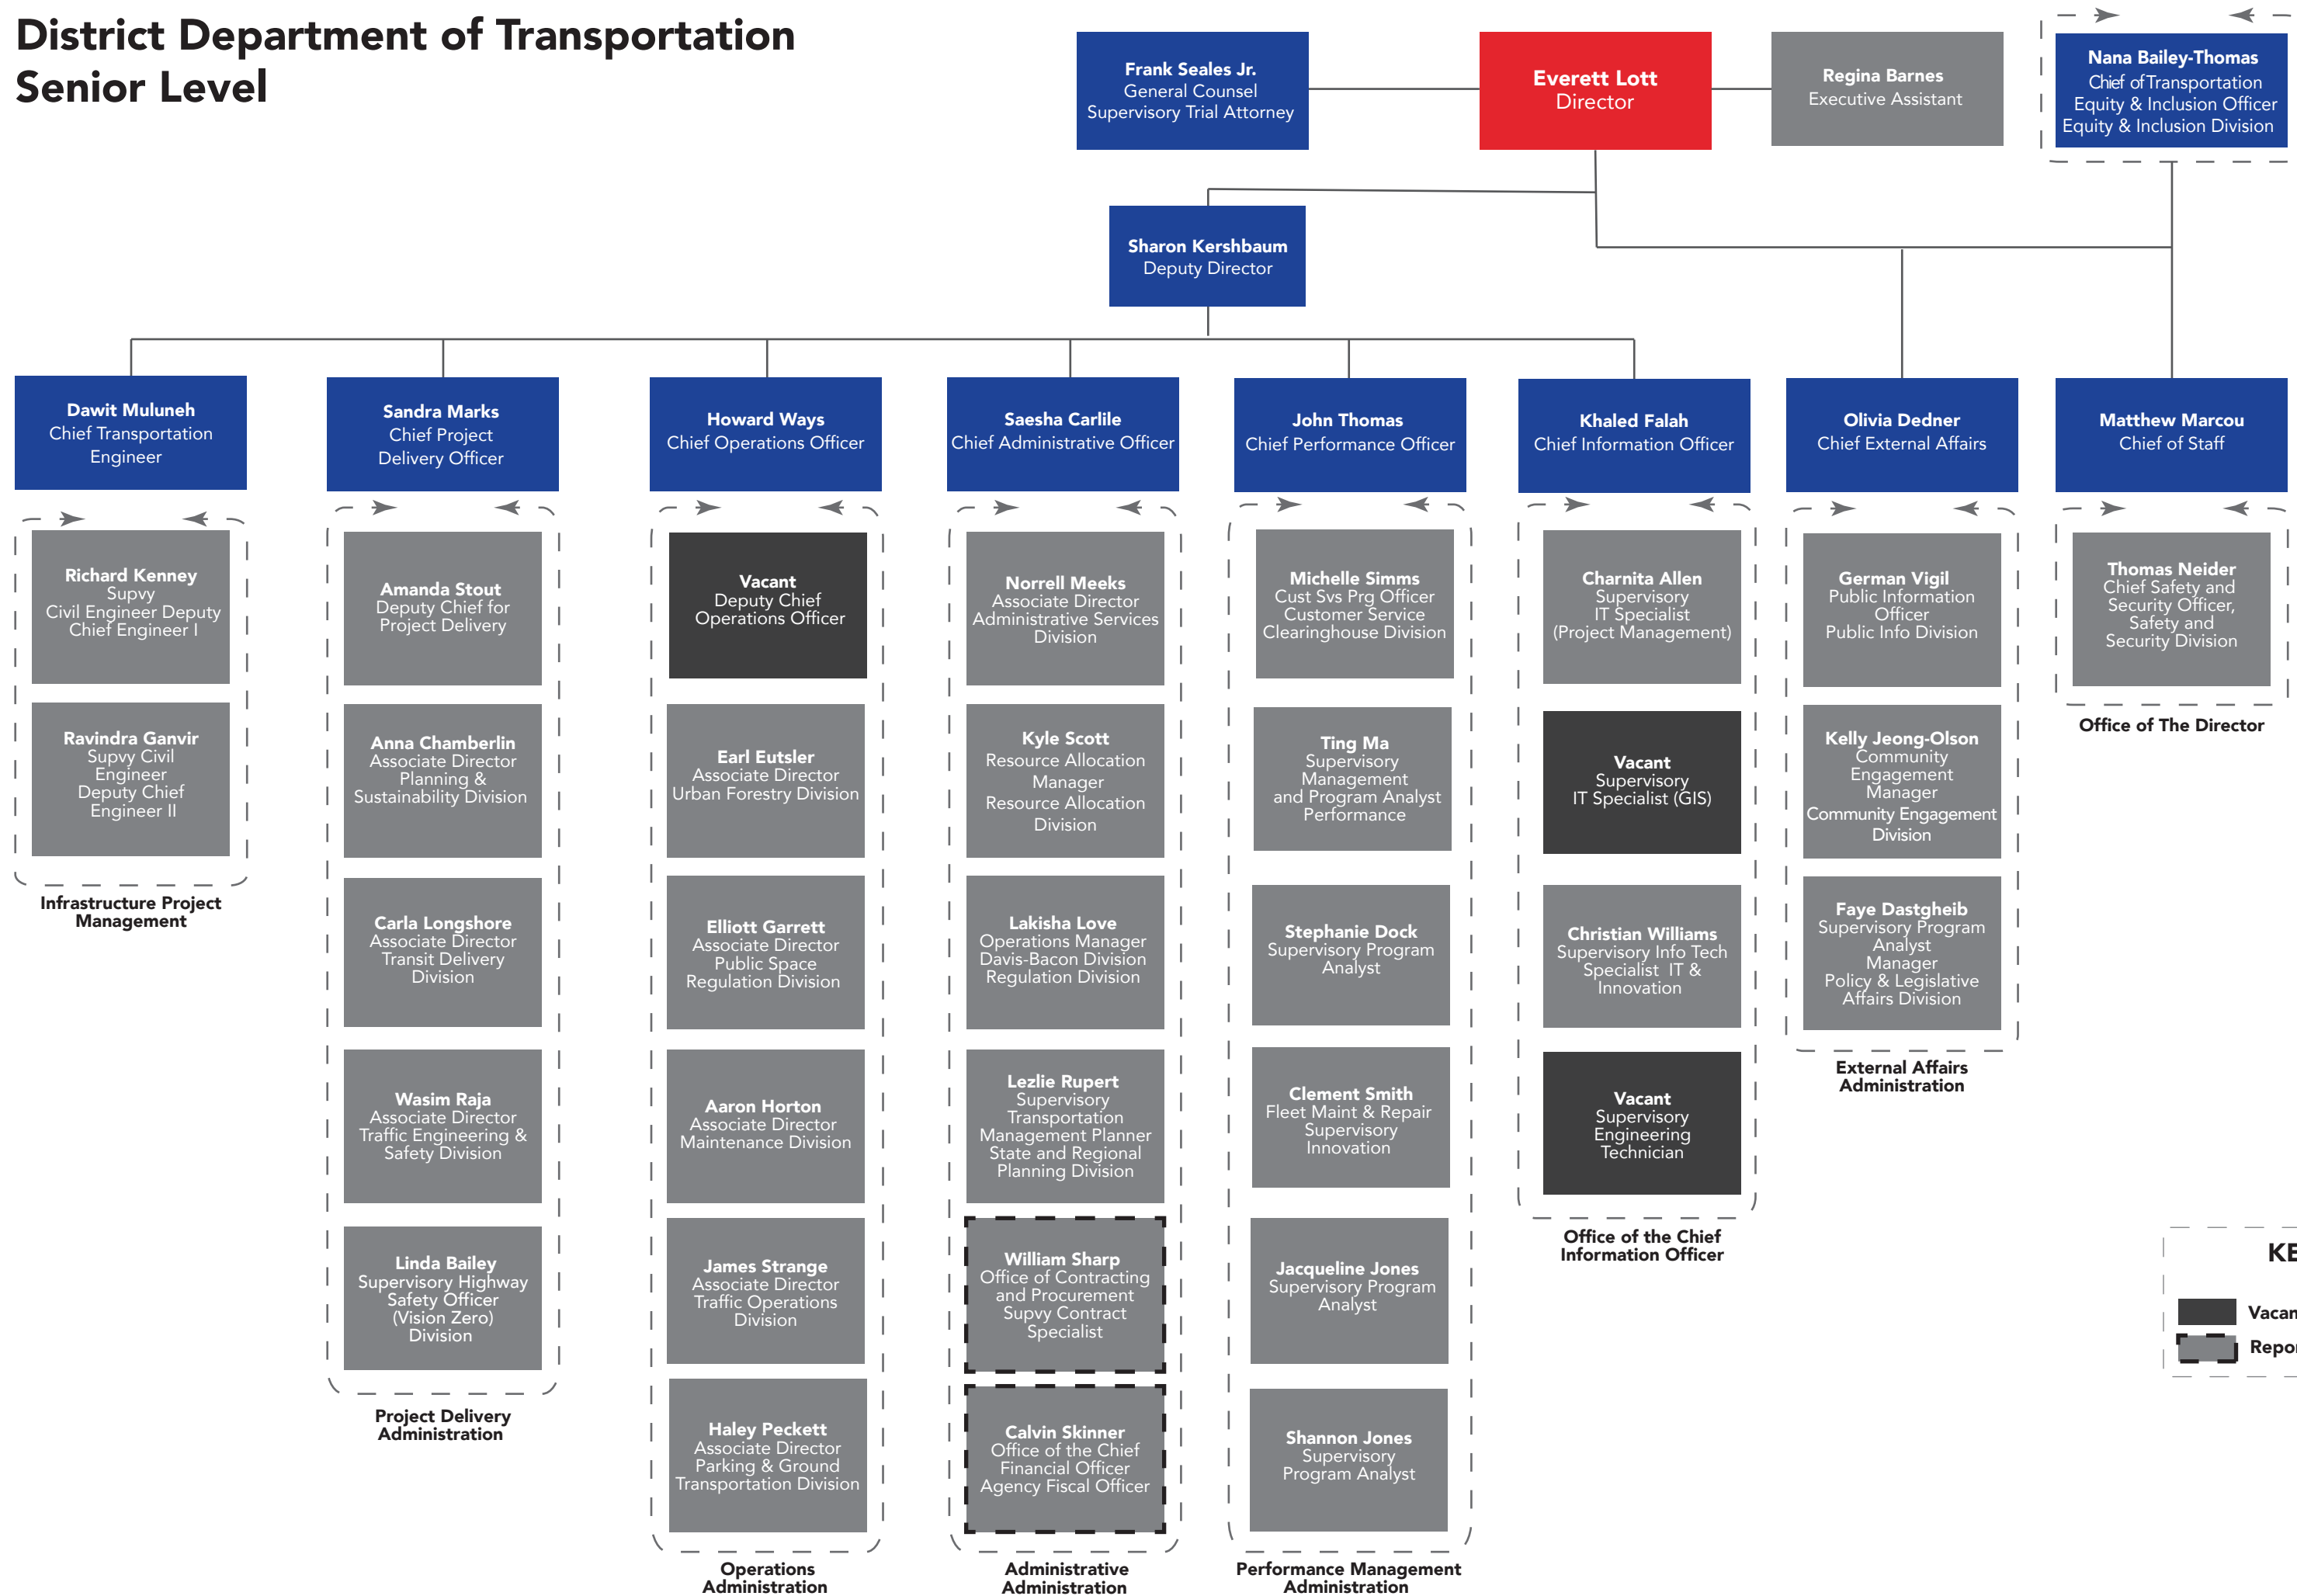

District Department of Transportation Senior Level

KEY

- Vacant
- Report to others