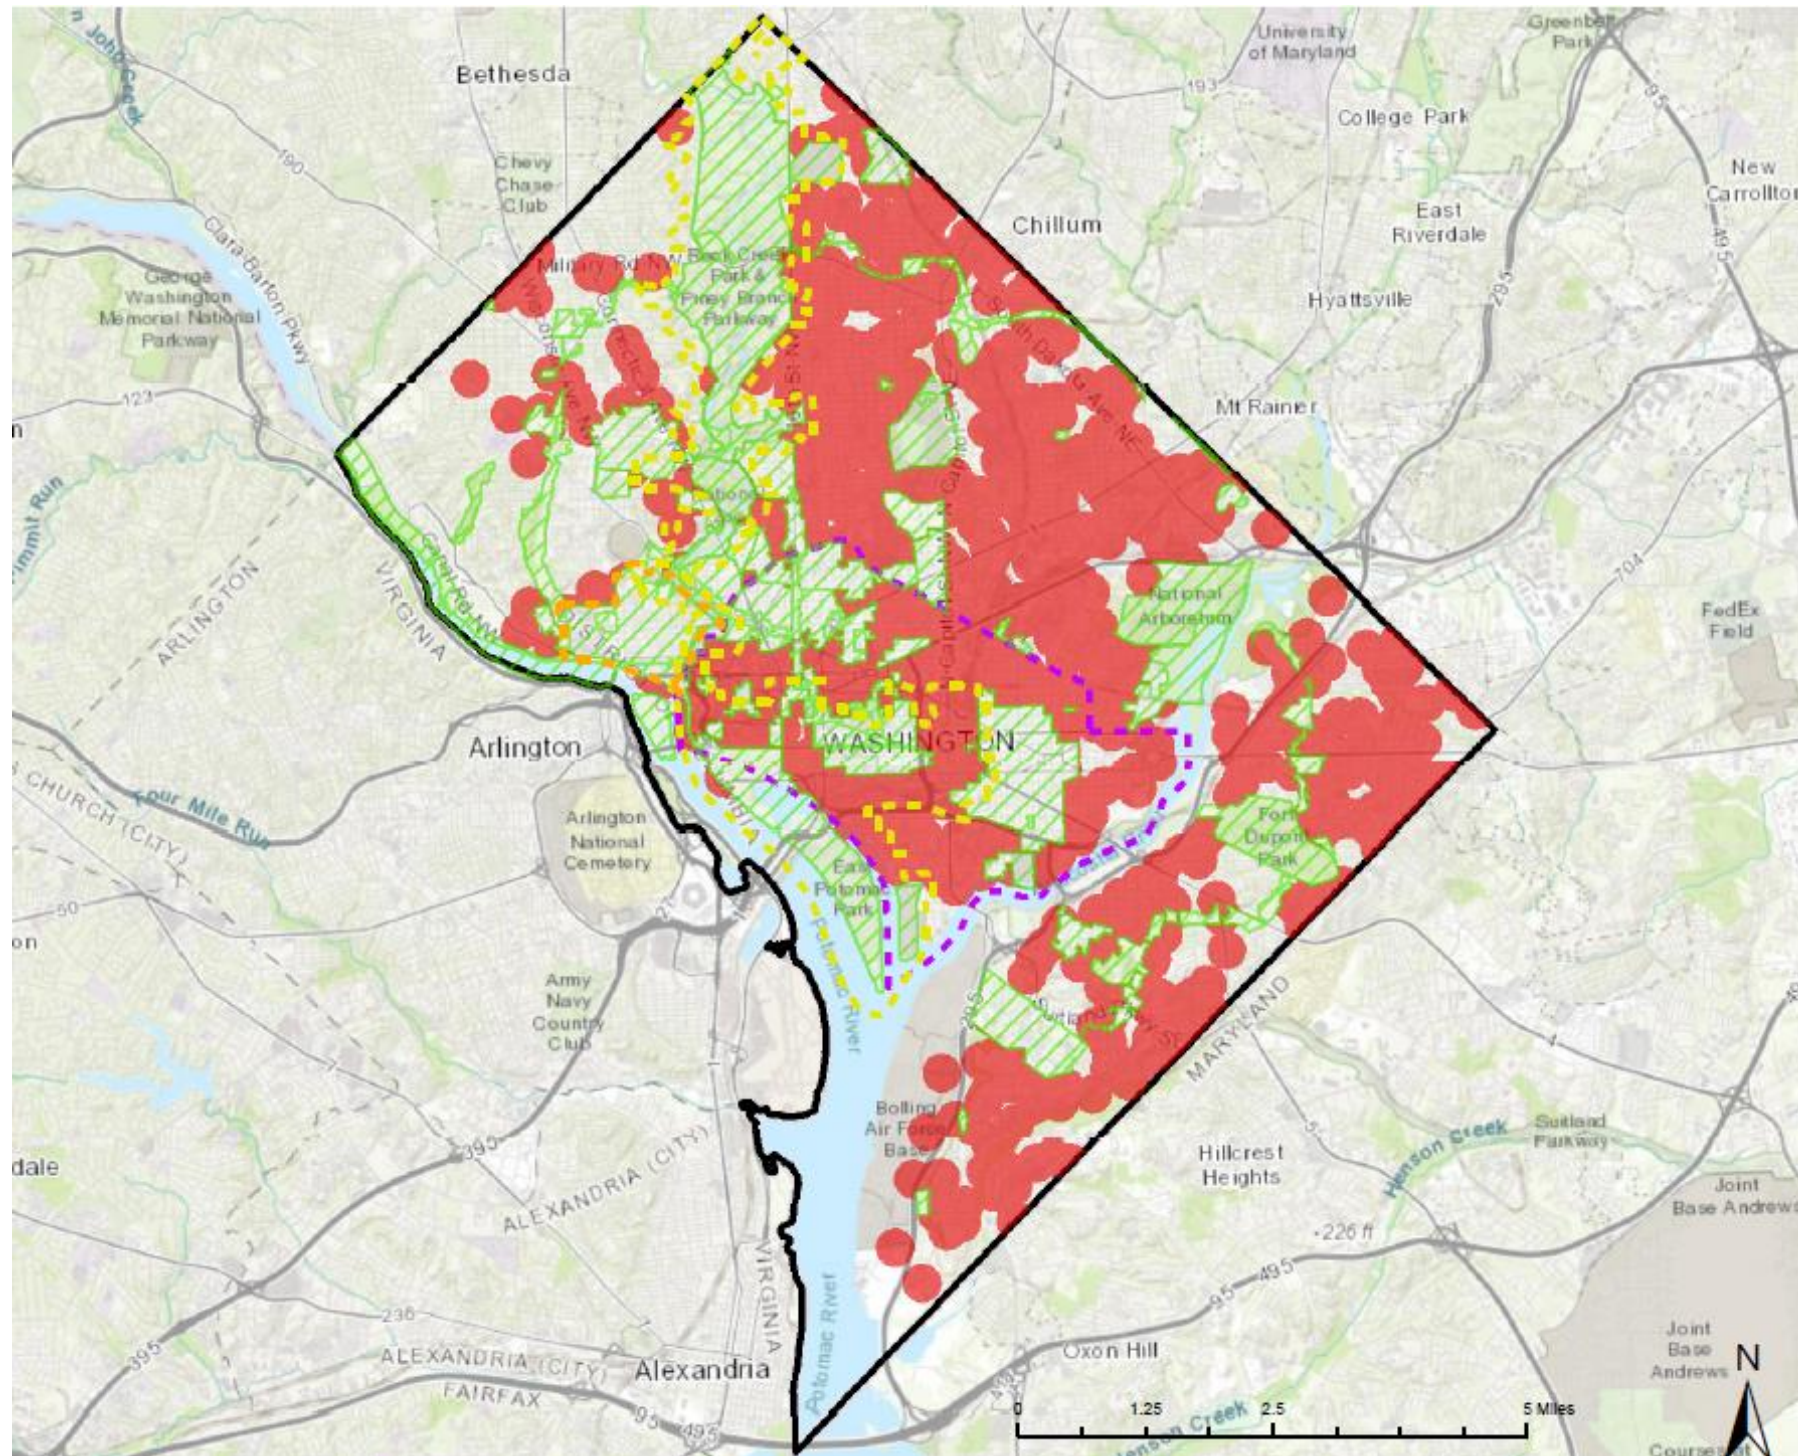

Small cell facility installations

New York City, NY

Chicago, IL

Los Angeles, CA

Small Cell Facility Installation – District Attachment

Before View

Photo Simulation

Small Cell Facility Installation – PEPCO

Before View

Photo Simulation

Potential Coverage Target Areas

First year will likely include the deployment of 5 to 30 small cell sites. The total number and locations of small cells cannot be determined until after the D.C. Design Guidelines are finalized.