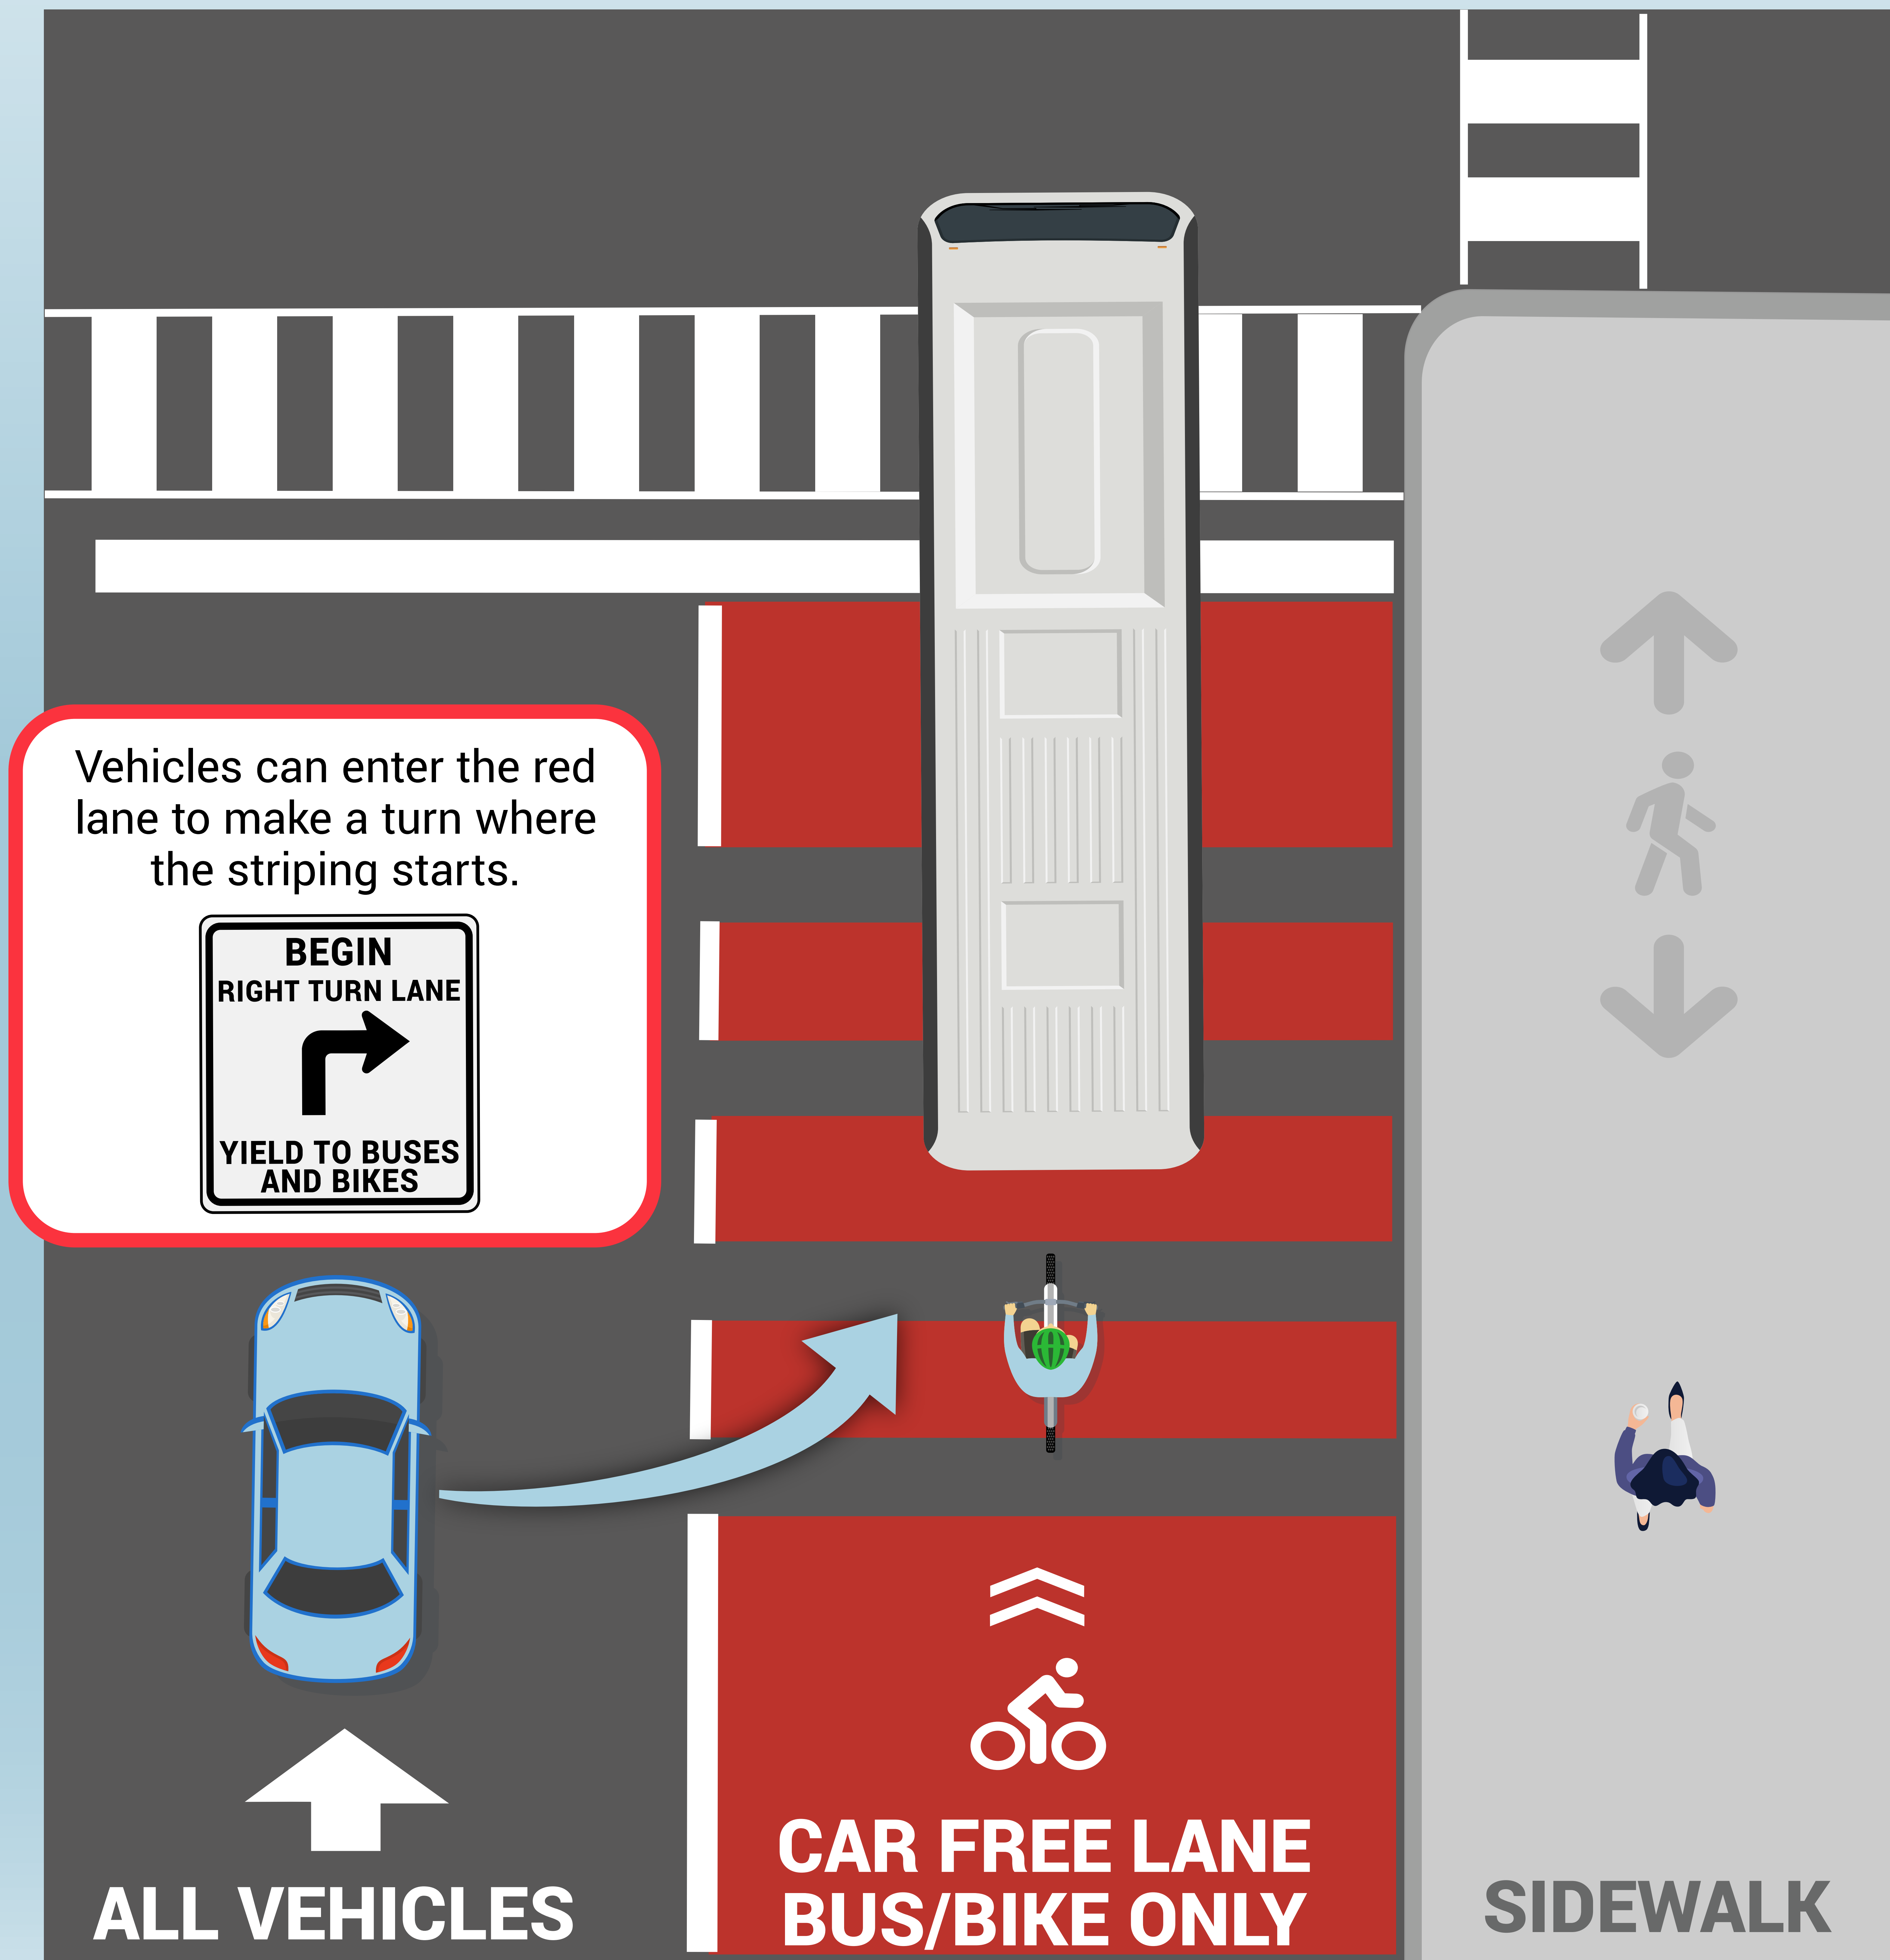

Road Rules: CAR FREE LANES

ONLY for bus and bike use

All other vehicles are NOT ALLOWED

Vehicles may ONLY enter for right turns at striped entry points

\$200 FINE FOR UNAUTHORIZED VEHICLES

For more information visit:
ddot.dc.gov/page/bus-priority
or email buspriority@dc.gov.