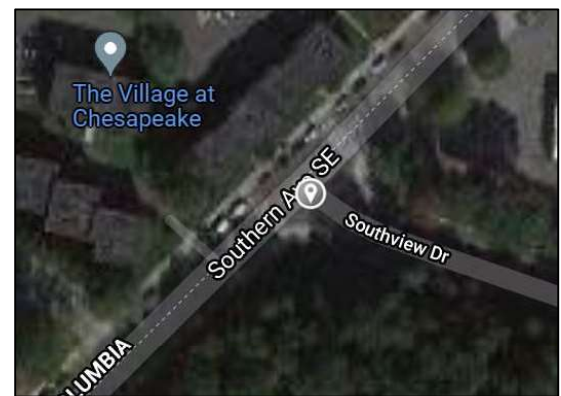

Fatal Crash Follow-up

Southern Ave & Southview Dr SE

Crash information (Source: MPD)

Crash date and time	Oct 25, 2021, 12:15 PM
CCN	21-155681
Death Case Year	21
Death Case Number	36
Death Type	Motorcyclist/Moped
Ward	8

Description

The preliminary investigation revealed that on Monday October 25, 2021, at approximately 1209 hours, a Metro Transit bus, traveling southwest bound in the 1000 block of Southern Avenue SE approached Southview Drive. At the same time, a Suzuki motorcycle traveling northeast bound in the 800 block of Southern Avenue SE. As the Metro Transit Bus was making a left turn onto Southview Drive, it was struck by the motorcycle on its right front side. The impact of the crash caused operator of motorcycle to be ejected from the motorcycle into the southwest bound travel lanes.