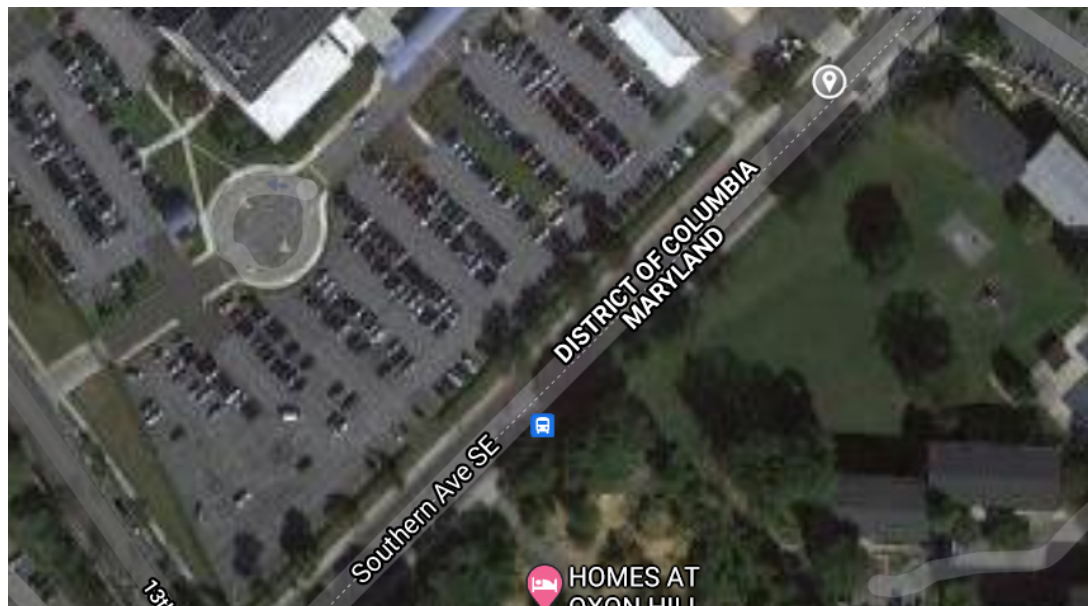

Fatal Crash Follow-up

1300 block of Southern Ave SE

Death Case Year	Ward
20	8
Death Case Number	Striking Vehicle
34	
Jurisdiction	Crash Date and Time
MPD	Nov 19, 2020, 12:55:00 PM
CCN	Fatality Person
20-165620	Pedestrian
Death Type	
Pedestrian	
Address Location	
1300 block of Southern Ave SE	

Narrative

Detectives with the Metropolitan Police Department's Major Crash Investigations Unit are investigating a traffic fatality that occurred on Thursday, November 19, 2020, in the 1300 block of Southern Avenue, Southeast. Preliminary investigation revealed that at approximately 5:55 pm, a Mercedes-Benz was traveling northeast on Southern Avenue, Southeast, when it struck a pedestrian not in a marked crosswalk. DC Fire and Emergency Medical Services responded to the scene and transported the victim to an area hospital. After all life-saving efforts failed, the victim was pronounced dead.

MPD Press release link

<https://mpdc.dc.gov/release/traffic-fatality-1300-block-southern-avenue-southeast-1>

Site Visit(s)

Completed

Factors/context discussed at site visit(s)

Location is within (future phase) of Southern Ave capital project which will provide new roadway markings and traffic calming to the corridor. The first phase of the capital project contract was awarded in spring 2021, with a plan to break ground in summer